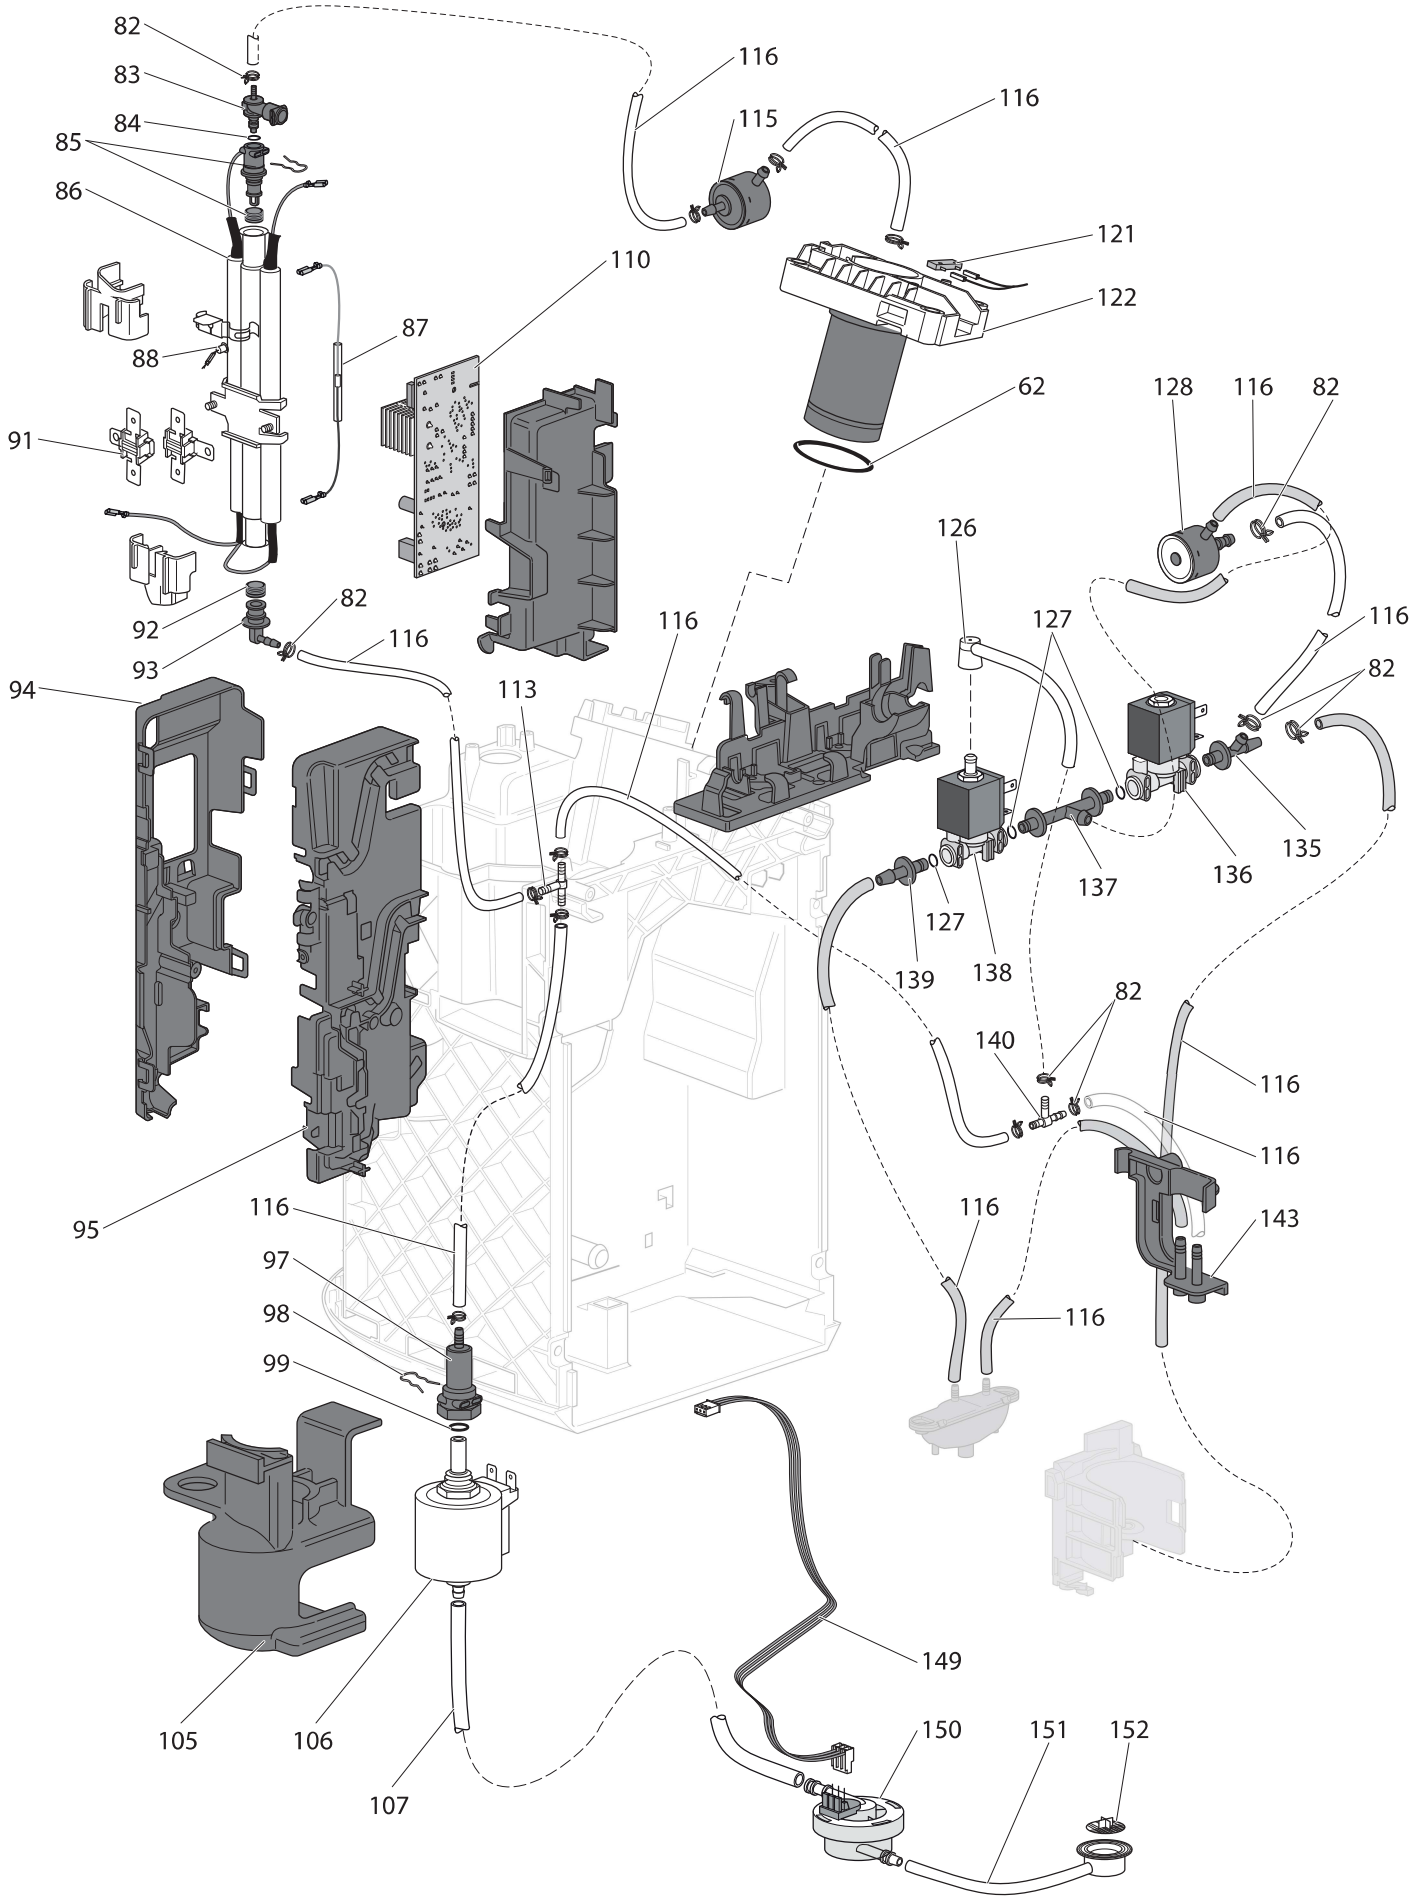

----- Manual continues below -----

Position	Code	description
001	AS00005419	REAR PANEL
002	AS00005420	LEFT SIDE
003	AS00005422	COFFEE GROUNDS CONTAINER
007	AS00005424	SIDES RIGHT LEFT
008	AS00005425	DRIP TRAY
009	AS00005426	FRONT PANEL
010	AS00005427	DRIP TRAY
011	5332107900	MEASURING SPOON
012	AS00005496	SIDES RIGHT LEFT
013	AS00005494	CUP HOLDER
014	AS00005428	RIGHT SIDE
015	AS00005430	CONTROL PANEL ASSEMBLY WITH BOARD
016	AS00005497	MAGNET
019	AS00005432	SUPPORT
020	AS00005433	WATER TANK COVER
021	AS00005434	WATER TANK ASSEMBLY
022	AS00005435	WATER TANK HOUSING
026	AS00005436	SUPPORT
027	AS00005437	COFFEE OUTLET TANK COVER
028	AS00005438	DISPENSER COVER
029	AS00005439	CUP HOLDER
030	5313260691	FLOAT
031	AS00005440	POWER SUPPLY CORD WITH PLUG (US/CA)
035	AS00005441	GROUND COFFEE FUNNEL
038	AS00005442	SENSOR
039	AS00005488	PROTECTION
040	AS00005443	UPPER COVER
041	5313219181	GRINDER BELLOW GASKET
042	AS00005444	SUPPORT
043	5332213200	RUBBER PAD
044	AS00005445	GRINDER ASSEMBLY (3D-DL 120V)
045	AS00005493	BASE ASSEMBLY
046	AS00005491	ACTUATOR
047	AS00005446	RUNNER FRAME
048	5132110500	MICROSWITCH (250V 85°)
049	5313224721	RUBBER FOOT PAD
050	AS00005461	CLOSURE

116	5513200565	FABRIC-COATED SILICONE HOSE (L410+2CLIP)
121	5132110500	MICROSWITCH (250V 85°)
122	AS00005477	MECHANICS VALVE (CAM)
126	5313225291	TUBE
127	AS00005478	O-RING (D=3,69T=1,78)
128	AS00005479	VALVE
135	AS00005480	DOUBLE CONNECTION
136	AS00005481	SOLENOID VALVE (2VA 120V)
137	AS00005482	DOUBLE CONNECTION
138	AS00005483	SOLENOID VALVE (3VA 120V)
139	AS00005484	CONNECTION
140	AS00005485	T CONNECTION
143	AS00005486	CONNECTION
149	AS00005487	WIRING FOR FLOWMETER (L340)
150	5213225241	FLOWMETER
151	5313266161	TUBE
152	5313274031	WATER TANK FILTER