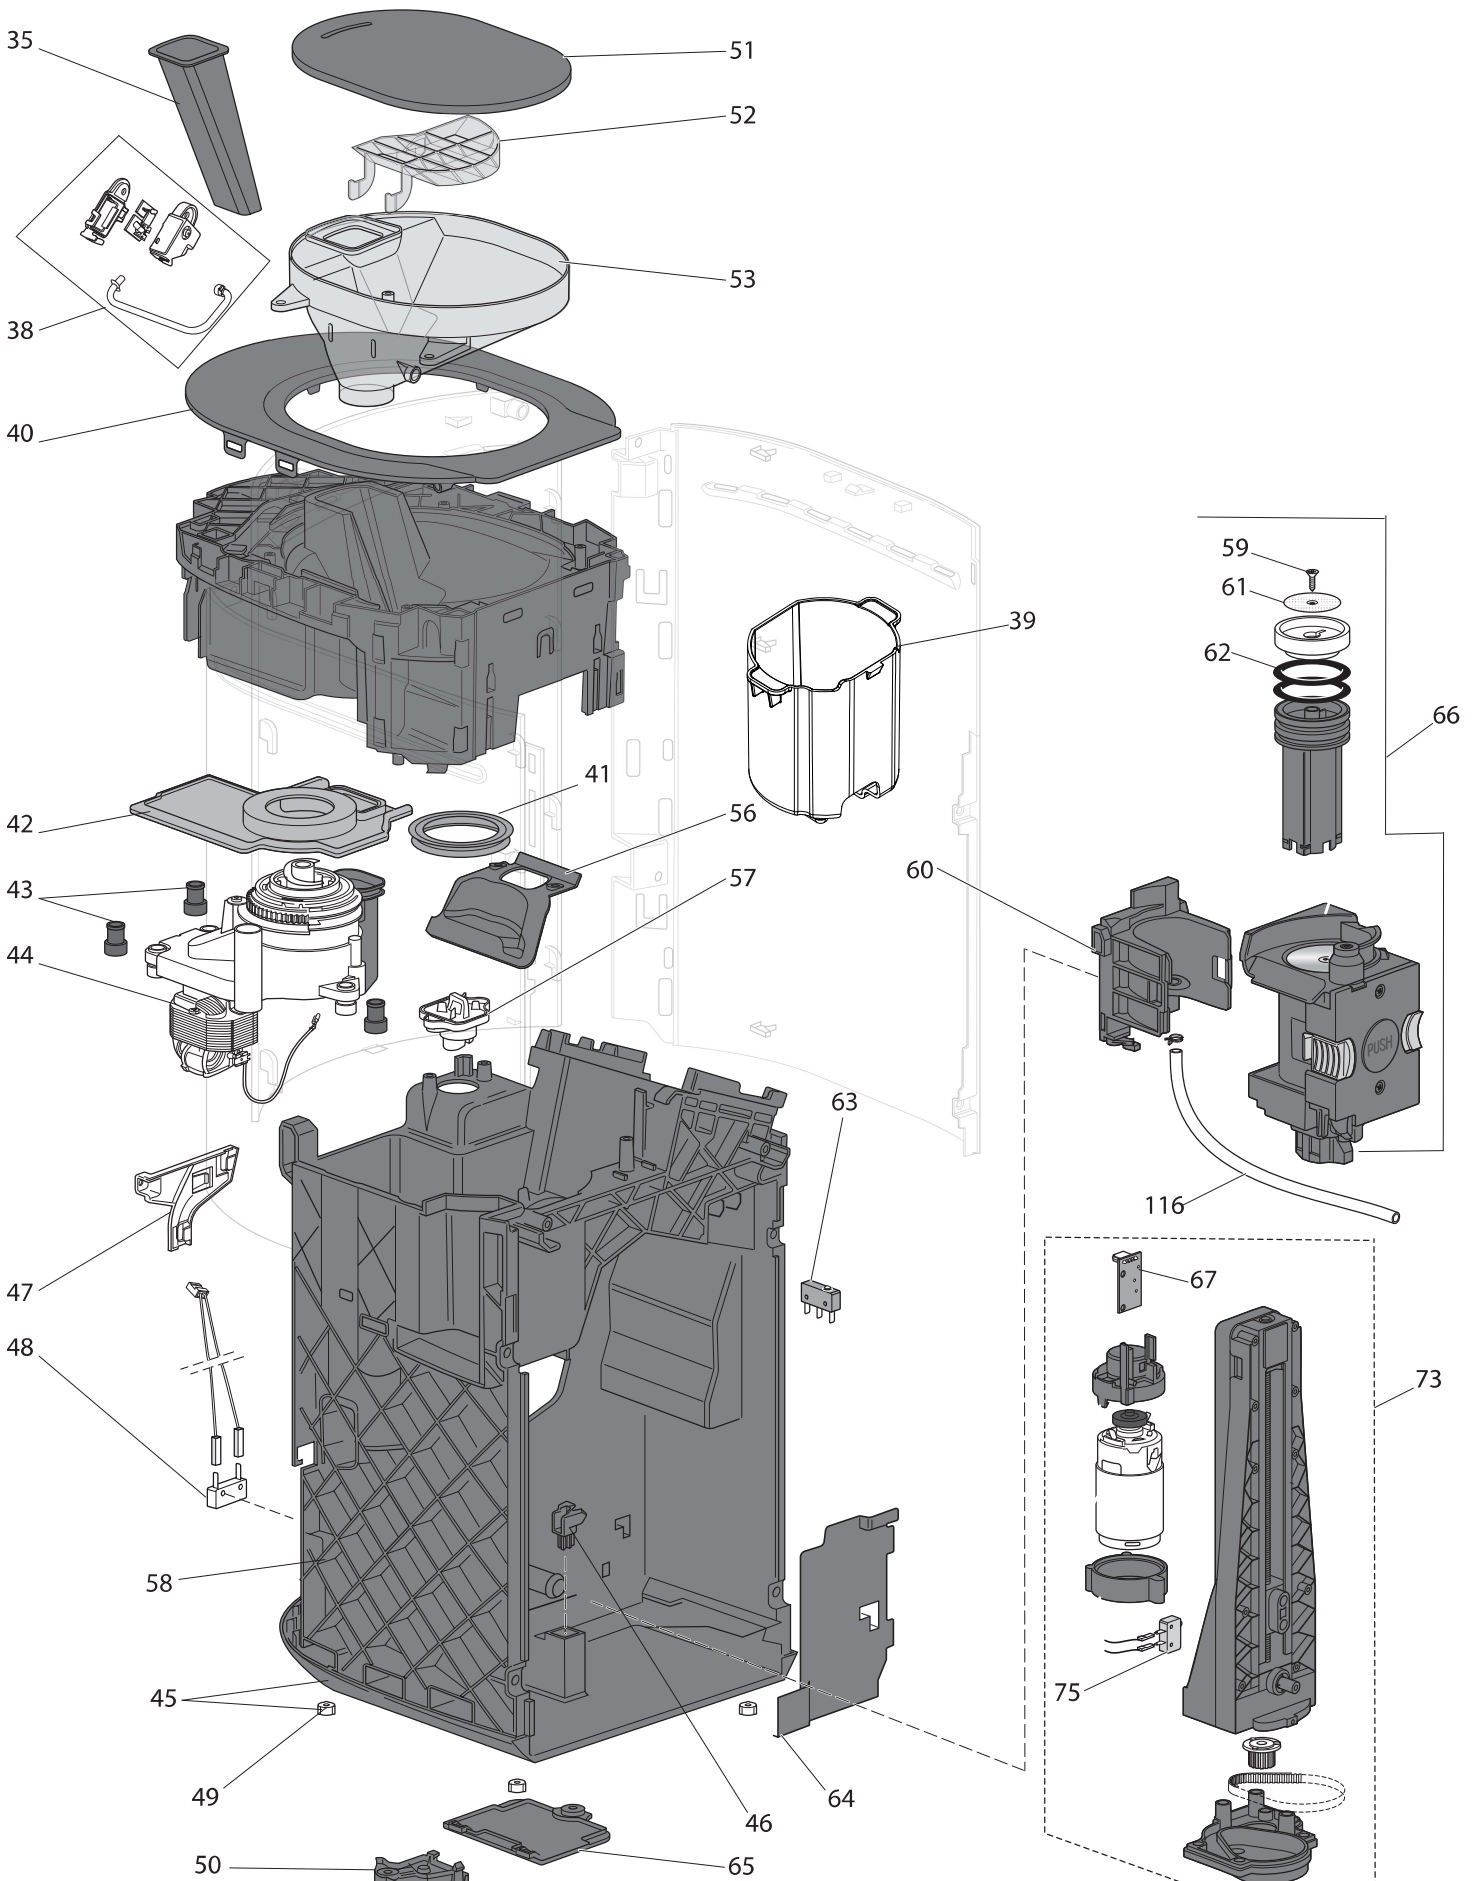

----- Manual continues below -----

Position	Code	description
001	AS00005419	REAR PANEL
002	AS00005420	LEFT SIDE
003	AS00005422	COFFEE GROUNDS CONTAINER
007	AS00005424	SIDES RIGHT LEFT
008	AS00005425	DRIP TRAY
009	AS00005426	FRONT PANEL
010	AS00005427	DRIP TRAY
011	5332107900	MEASURING SPOON
012	AS00005496	SIDES RIGHT LEFT
013	AS00005494	CUP HOLDER
014	AS00005428	RIGHT SIDE
015	AS00005430	CONTROL PANEL ASSEMBLY WITH BOARD
016	AS00005497	MAGNET
019	AS00005432	SUPPORT
020	AS00005433	WATER TANK COVER
021	AS00005434	WATER TANK ASSEMBLY
022	AS00005435	WATER TANK HOUSING
026	AS00005436	SUPPORT
027	AS00005437	COFFEE OUTLET TANK COVER
028	AS00005438	DISPENSER COVER
029	AS00005439	CUP HOLDER
030	5313260691	FLOAT
031	AS00005440	POWER SUPPLY CORD WITH PLUG (US/CA)
035	AS00005441	GROUND COFFEE FUNNEL
038	AS00005442	SENSOR
039	AS00005488	PROTECTION
040	AS00005443	UPPER COVER
041	5313219181	GRINDER BELLOW GASKET
042	AS00005444	SUPPORT
043	5332213200	RUBBER PAD
044	AS00005445	GRINDER ASSEMBLY (3D-DL 120V)
045	AS00005493	BASE ASSEMBLY
046	AS00005491	ACTUATOR
047	AS00005446	RUNNER FRAME
048	5132110500	MICROSWITCH (250V 85°)
049	5313224721	RUBBER FOOT PAD
050	AS00005461	CLOSURE

116	5513200565	FABRIC-COATED SILICONE HOSE (L410+2CLIP)
121	5132110500	MICROSWITCH (250V 85°)
122	AS00005477	MECHANICS VALVE (CAM)
126	5313225291	TUBE
127	AS00005478	O-RING (D=3,69T=1,78)
128	AS00005479	VALVE
135	AS00005480	DOUBLE CONNECTION
136	AS00005481	SOLENOID VALVE (2VA 120V)
137	AS00005482	DOUBLE CONNECTION
138	AS00005483	SOLENOID VALVE (3VA 120V)
139	AS00005484	CONNECTION
140	AS00005485	T CONNECTION
143	AS00005486	CONNECTION
149	AS00005487	WIRING FOR FLOWMETER (L340)
150	5213225241	FLOWMETER
151	5313266161	TUBE
152	5313274031	WATER TANK FILTER