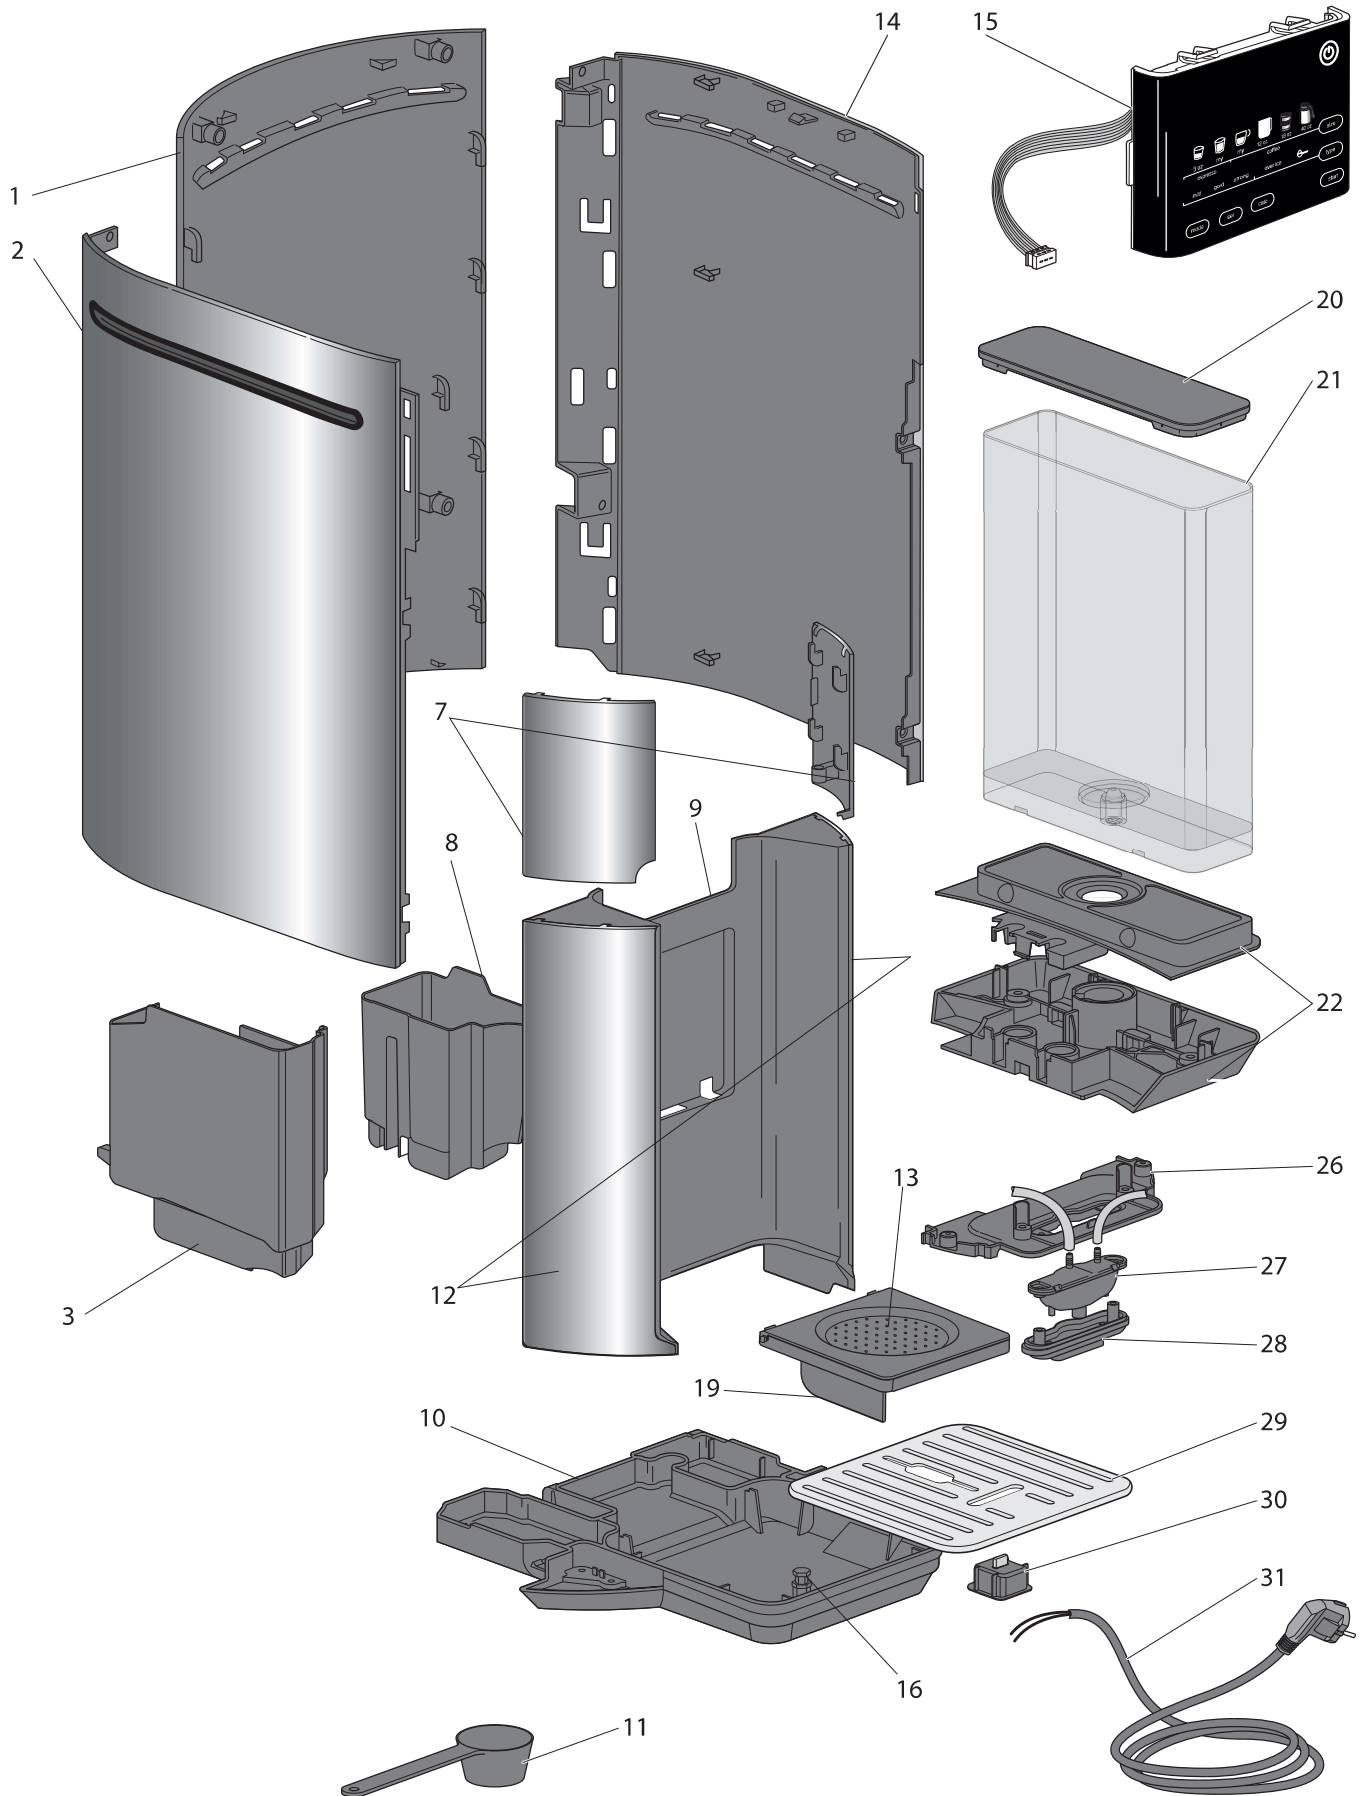

----- Manual continues below -----

Position	Code	description
001	AS00005419	REAR PANEL
002	AS00005420	LEFT SIDE
003	AS00005422	COFFEE GROUNDS CONTAINER
007	AS00005424	SIDES RIGHT LEFT
008	AS00005425	DRIP TRAY
009	AS00005426	FRONT PANEL
010	AS00005427	DRIP TRAY
011	5332107900	MEASURING SPOON
012	AS00005496	SIDES RIGHT LEFT
013	AS00005494	CUP HOLDER
014	AS00005428	RIGHT SIDE
015	AS00005430	CONTROL PANEL ASSEMBLY WITH BOARD
016	AS00005497	MAGNET
019	AS00005432	SUPPORT
020	AS00005433	WATER TANK COVER
021	AS00005434	WATER TANK ASSEMBLY
022	AS00005435	WATER TANK HOUSING
026	AS00005436	SUPPORT
027	AS00005437	COFFEE OUTLET TANK COVER
028	AS00005438	DISPENSER COVER
029	AS00005439	CUP HOLDER
030	5313260691	FLOAT
031	AS00005440	POWER SUPPLY CORD WITH PLUG (US/CA)
035	AS00005441	GROUND COFFEE FUNNEL
038	AS00005442	SENSOR
039	AS00005488	PROTECTION
040	AS00005443	UPPER COVER
041	5313219181	GRINDER BELLOW GASKET
042	AS00005444	SUPPORT
043	5332213200	RUBBER PAD
044	AS00005445	GRINDER ASSEMBLY (3D-DL 120V)
045	AS00005493	BASE ASSEMBLY
046	AS00005491	ACTUATOR
047	AS00005446	RUNNER FRAME
048	5132110500	MICROSWITCH (250V 85°)
049	5313224721	RUBBER FOOT PAD
050	AS00005461	CLOSURE