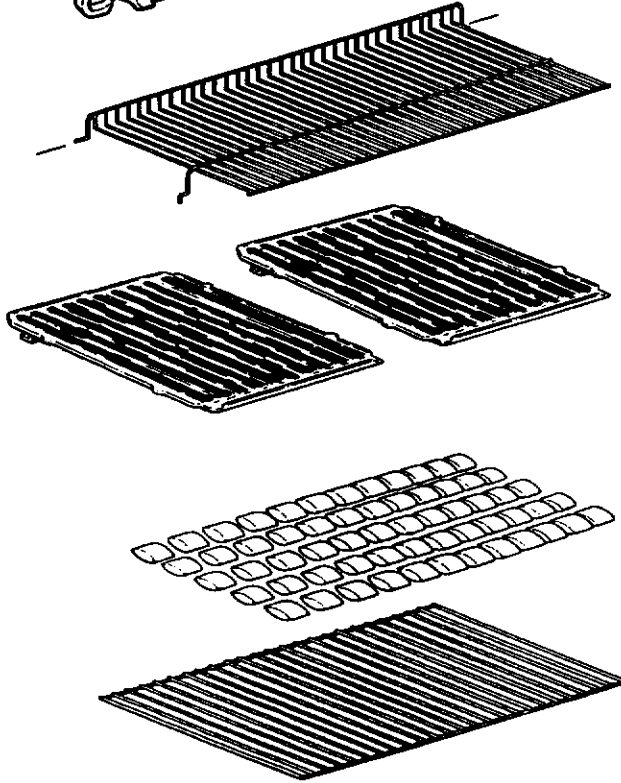

**Broil King**  
REGAL 4  
952-44  
952-47

**Broil King**  
SOVEREIGN 25  
952-74  
952-77

**Broil King**  
SOVEREIGN 30  
952-94  
952-97

RETAIN FOR FUTURE REFERENCE

VEUILLEZ CONSERVER POUR REFERENCE ULTERIEURE

ONWARD MULTI-CORP INC. 585 KUMPF DRIVE, WATERLOO, CANADA N2V 1K3

MANUFACTURED BY / FABRIQUES PAR LA

1

3

**NORTH AMERICA**