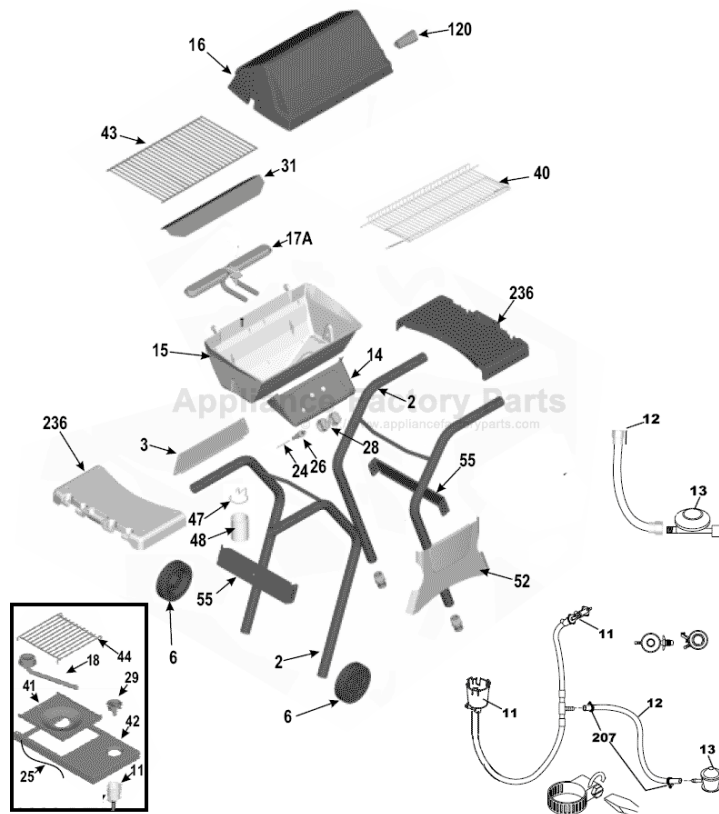

This Owner's Manual is provided and hosted by Appliance Factory Parts.

Thermos 464536503 Owner's Manual

[Shop genuine replacement parts for Thermos 464536503](#)

[Find Your Thermos Grill Parts - Select From 1975 Models](#)

----- Manual continues below -----