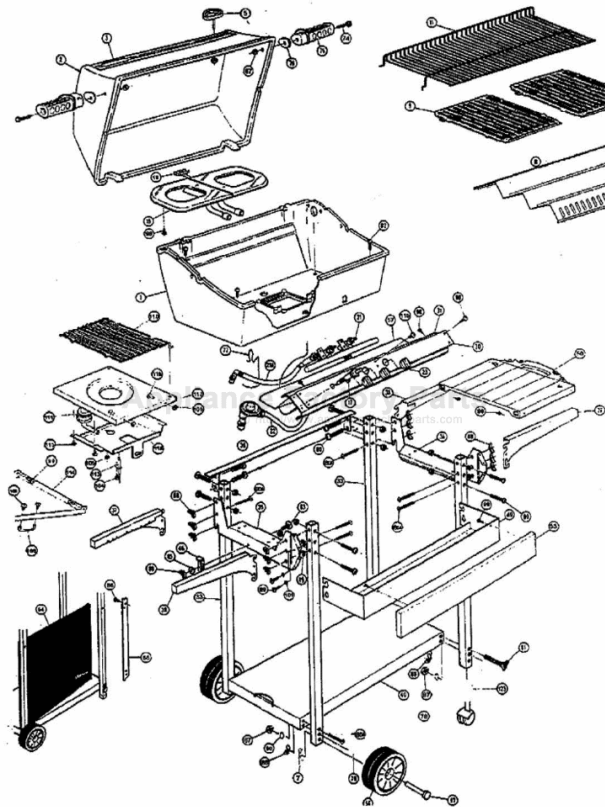

[Find Your Broil King Grill Parts - Select From 1350 Models](#)

----- Manual continues below part list -----