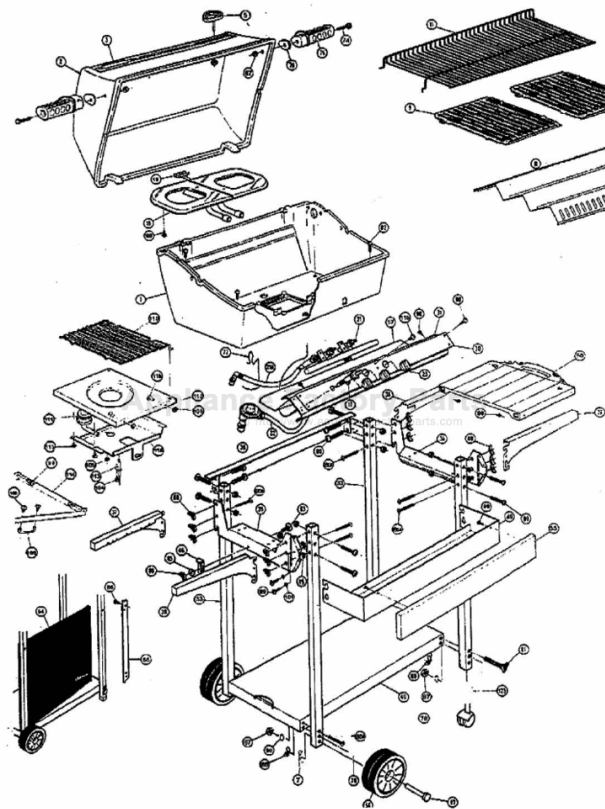

[Find Your Broil King Grill Parts - Select From 1350 Models](#)

----- Manual continues below part list -----