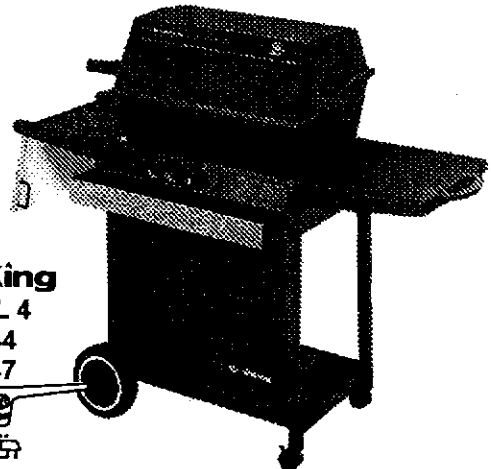

----- Manual continues below part list -----

Available Replacement Parts for Broil King 952-24

04200	electrode
90401	rock grate, 11.15625 x 21.8125; BK, BK,
94881	heat plate, ss, 11.75 x 23; BK,
119-5000-0	GGK IGNITOR
10472-K36	KNOB GAS VALVE 1 3/4 #E +
11219	CI COOKING GRID - 50M BTU
18434	INFINITY BURNER T501
10892-8NG	WHEEL 8 INCH GREY WALL
10222-T42	GRATE 42/45 +
10156-K55	HEAT SHIELD 950 2600
10342-T301	IGNITOR ELECTRODE ASSEMBLY 8 BURNER 1993
18013	LARGE PROBE HEAT INDICATOR
10184-K581	SHELF SUPPORT LFT BLK
10184-K591	SHELF SUPPORT RH BLK
10184-R19	TANK RETAINER-PEDESTAL-NEW
S15111	GREASE CUP HOLDER ALL P8069A +
10225-T427	GRID UPPER CHROME +
10239-7	HANDLE GASKET TRIANGULAR 1/8
30260130	SHELF SIDE REV A +
41650	50-pc briquetts. ***Read ext info***
CG21SS	Cooking Grid Stainlss st Warm Morning G4
80012	regulator and hose READ ADD. INFO
10111-K45	HOSE 3/8 INCH ASSEMBLY NG 10 FOOT +

Broil King

REDDI-BILT BARBECUES

ASSEMBLY MANUAL & PARTS LIST

MANUAL DE MONTAGE & LISTE DE PIÈCES

Broil King
CROWN 2
942-24
942-27

Broil King
CROWN 4
942-44
942-47

Broil King
REGAL 2
952-24
952-27

Broil King
REGAL 4
952-44
952-47