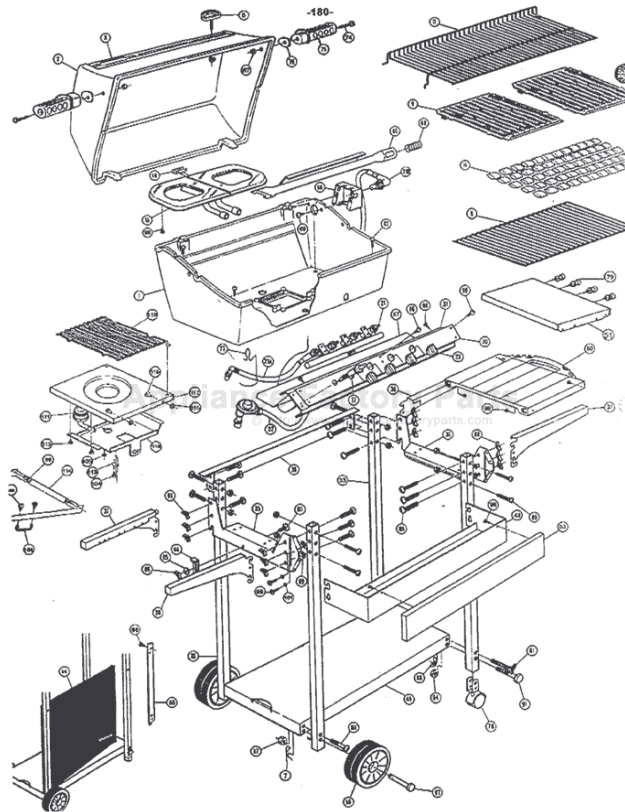

[Find Your Broil King Grill Parts - Select From 1350 Models](#)

----- Manual continues below part list -----