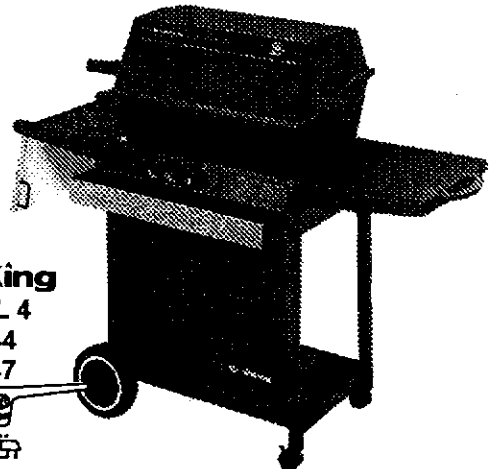

----- Manual continues below part list -----

Available Replacement Parts for Broil King 952-27

04200	electrode
90401	rock grate, 11.15625 x 21.8125; BK, BK,
94881	heat plate, ss, 11.75 x 23; BK,
119-5000-0	GGK IGNITOR
10472-K36	KNOB GAS VALVE 1 3/4 #E +
11219	CI COOKING GRID - 50M BTU
18434	INFINITY BURNER T501
10892-8NG	WHEEL 8 INCH GREY WALL
10222-T42	GRATE 42/45 +
10156-K55	HEAT SHIELD 950 2600
10342-T301	IGNITOR ELECTRODE ASSEMBLY 8 BURNER 1993
18013	LARGE PROBE HEAT INDICATOR
10184-K581	SHELF SUPPORT LFT BLK
10184-K591	SHELF SUPPORT RH BLK
10184-R19	TANK RETAINER-PEDESTAL-NEW
S15111	GREASE CUP HOLDER ALL P8069A +
10225-T427	GRID UPPER CHROME +
10239-7	HANDLE GASKET TRIANGULAR 1/8
30260130	SHELF SIDE REV A +
41650	50-pc briquetts. ***Read ext info***
CG21SS	Cooking Grid Stainlss st Warm Morning G4
80012	regulator and hose READ ADD. INFO
10111-K45	HOSE 3/8 INCH ASSEMBLY NG 10 FOOT +

Broil King

REDDI-BILT BARBECUES

ASSEMBLY MANUAL & PARTS LIST

MANUAL DE MONTAGE & LISTE DE PIÈCES

Broil King
CROWN 2
942-24
942-27

Broil King
CROWN 4
942-44
942-47

Broil King
REGAL 2
952-24
952-27

Broil King
REGAL 4
952-44
952-47