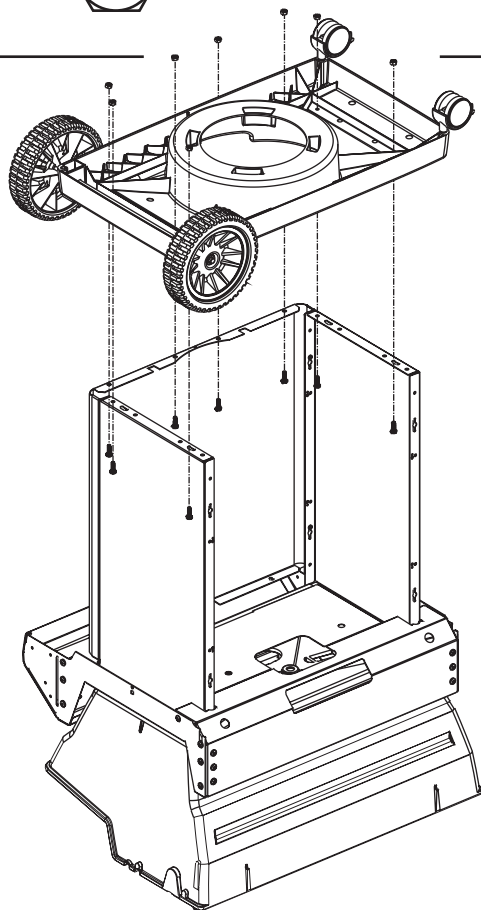

30260130	SHELF SIDE REV A +
10472-k40	KNOB ROTARY IGNITOR #B
80012	regulator and hose READ ADD. INFO
10958-E71	PEDESTAL RESIN BASE LRG +
10111-K45	HOSE 3/8 INCH ASSEMBLY NG 10 FOOT +
Y-11990	NUT HEX BRASS 3/8 27 RB LINE

(8)

(8)

5

6

(2) 

7

8

PARTS LIST / LISTE DES PIECES