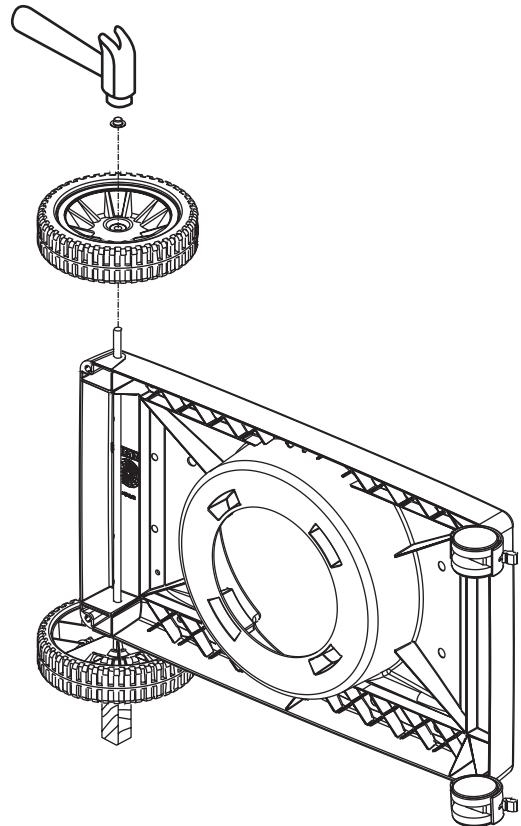

30260130	SHELF SIDE REV A +
10472-k40	KNOB ROTARY IGNITOR #B
80012	regulator and hose READ ADD. INFO
10958-E71	PEDESTAL RESIN BASE LRG +
10111-K45	HOSE 3/8 INCH ASSEMBLY NG 10 FOOT +
Y-11990	NUT HEX BRASS 3/8 27 RB LINE

Broil King®
SOVEREIGN 90
956-94
956-97
956-94S
956-97S

RETAIN FOR FUTURE REFERENCE

VEUILLEZ CONSERVER POUR REFERENCE ULTERIEURE

1

(2)

2

3

4

(8)

(8)

5

6

(2) 

7

8

PARTS LIST / LISTE DES PIECES