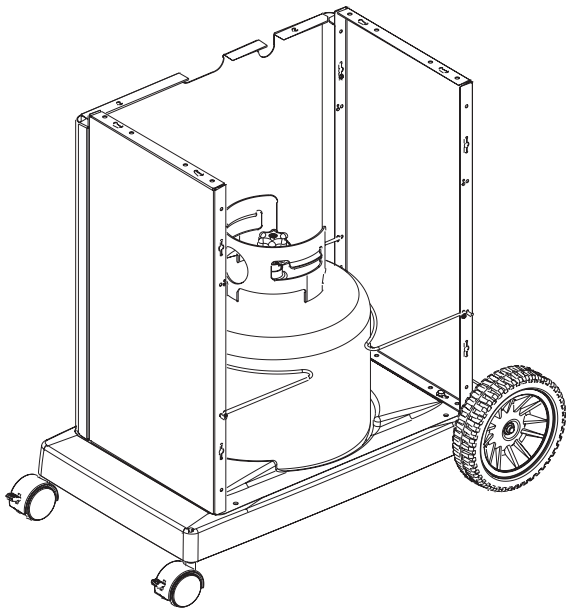

30260130	SHELF SIDE REV A +
10472-k40	KNOB ROTARY IGNITOR #B
80012	regulator and hose READ ADD. INFO
10958-E71	PEDESTAL RESIN BASE LRG +
10111-K45	HOSE 3/8 INCH ASSEMBLY NG 10 FOOT +
Y-11990	NUT HEX BRASS 3/8 27 RB LINE

(8)

(8)

5

6

(2) 

7

8

PARTS LIST / LISTE DES PIECES