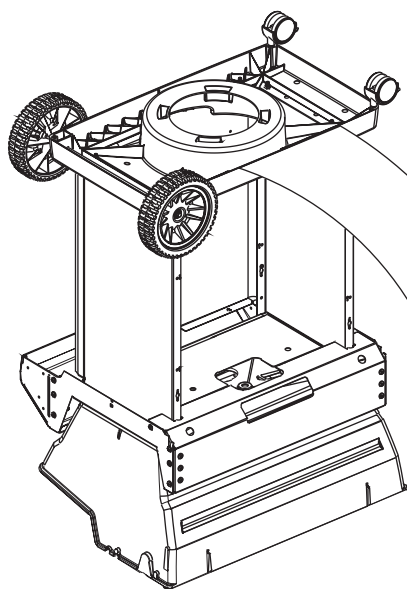

30260130	SHELF SIDE REV A +
10472-k40	KNOB ROTARY IGNITOR #B
80012	regulator and hose READ ADD. INFO
10958-E71	PEDESTAL RESIN BASE LRG +
10111-K45	HOSE 3/8 INCH ASSEMBLY NG 10 FOOT +
Y-11990	NUT HEX BRASS 3/8 27 RB LINE

Broil King®
SOVEREIGN 90
956-94
956-97
956-94S
956-97S

RETAIN FOR FUTURE REFERENCE

VEUILLEZ CONSERVER POUR REFERENCE ULTERIEURE

1

(2)

2

3

4

(8)

(8)

5

6

(2) 

7

8

PARTS LIST / LISTE DES PIECES