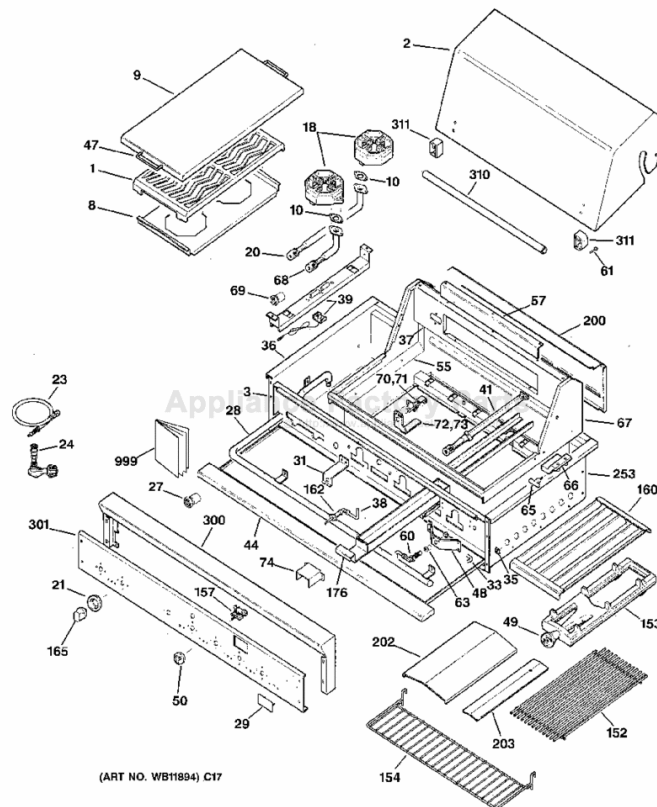

# GE ZGG36L20CSS Owner's Manual

[Shop genuine replacement parts for GE ZGG36L20CSS](#)

(ART NO. WB11894) C17

[Find Your GE Grill Parts - Select From 85 Models](#)

----- Manual continues below -----

## ZGG36L20CSS » GAS GRILL PARTS

#	Part Number	Description	Qty
1	WB49X5591	TOP GRATE	1
2	WB63X10010	ROLL TOP LID	1
3	WB07X10088	COVER OPEN CORNER R/H	1
3	WB07X10089	COVER OPEN CORNER L/H	1
8	WB32X10005	AREATION PAN	1
9	WB07X10037	SIDE BURNER COVER	1
10	WB02X8600	VENTURI GASKET	1
18	WB28X10006	HEX BURNER	2
20	WB38X10006	VENTURI LONG	1
21	WB02X10383	BEZEL KNOB	1
23	WB02X10658	HOSE ASSY LP 33"	1
24	WB02X10657	REGULATOR ASSY LP	1
27	WB21X5368	ORIFICE LP GRL/GRD	1
28	WB02X10459	MANIFOLD	1
29	WB02X10349	MONOGRAM LOGO	1
31	WB07X10042	VALVE SHIELD	1
33	WB02X10381	ORIFICE ELBOW	1
35	WB01X10017	NUT WITH RETAINER 8-32	1
36	WB36X10020	SIDE BODY PANEL /H	1
36	WB36X10021	SIDE BODY PANEL	1
37	WB07X10111	ROTIS BURNER HSG	1
38	WB02X10380	STAINLESS STEEL TUBING	1
39	WB02X10377	ELECTRODE ASM	1
41	WB28X10007	SMOKER BURNER	1
44	WB49X10124	DRIP PAN HANDLE ASM 36	1
47	WB15X10062	COVER HANDLE	2
48	WB02X10382	BRACKET ORIFICE ELBOW	1
49	WB02X10376	AIR SHUTTER	1
50	WB03X10016	KNOB IGNITER ROTARY	1
55	WB02X10386	CORNER TUBING COVER L/H	1
57	WB07X10047	PROTECTION PLATE	1
60	WB21X10015	SMOKER VALVE	1
61	WB01X10018	SHOULDER BOLT	4
63	WB21X10076	SMOKER ORIFICE HOOD LP	1
65	WB03X10013	ROTIS. MOUNT KNOB	1
66	WB02X10374	ROTIS. MOUNT BASE	1
67	WB07X10104	FIREBOX ASM	1
68	WB38X10007	VENTURI SHORT	1
69	WB21X10044	SIDE BURNER ORIFICE LP	1
70	WB02X10659	GRILL ELECTRODE ASSY RH	1
71	WB02X10660	GRILL ELECTRODE ASSY LH	1
72	WB02X10662	BRACKET ANTI-FLIP LEFT	1
73	WB02X10663	BRACKET ANTI-FLIP RIGHT	1