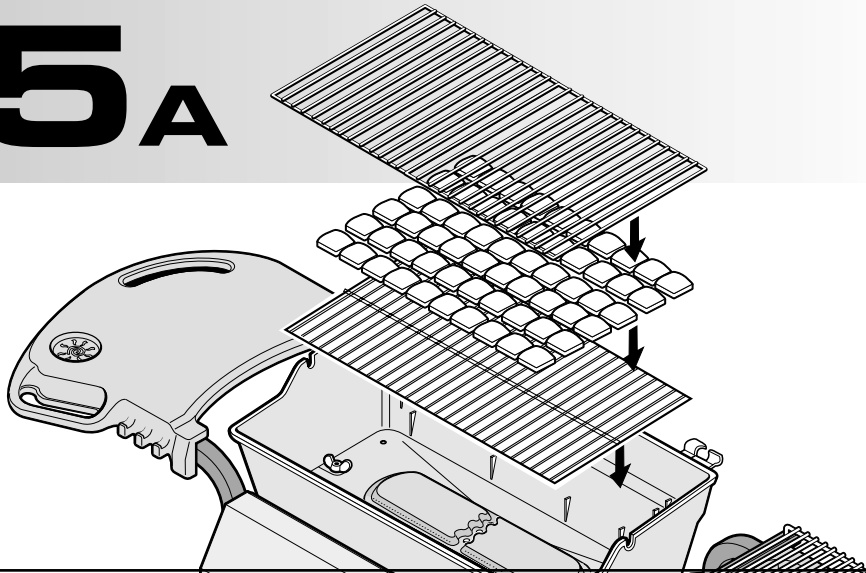

5A

5B

WARNING: Before proceeding with the following steps, ensure you have read: • L.P. Gas Cylinder • Hose and Regulator Sections of the USE AND CARE INSTRUCTIONS

AVERTISSEMENT: Avant de procéder aux étapes suivantes, lisez les rubriques suivantes: • Réservoir de propane liquide • Le tuyau et le régulateur (dans LES INSTRUCTIONS POUR L'USAGE ET L'ENTRETIEN)